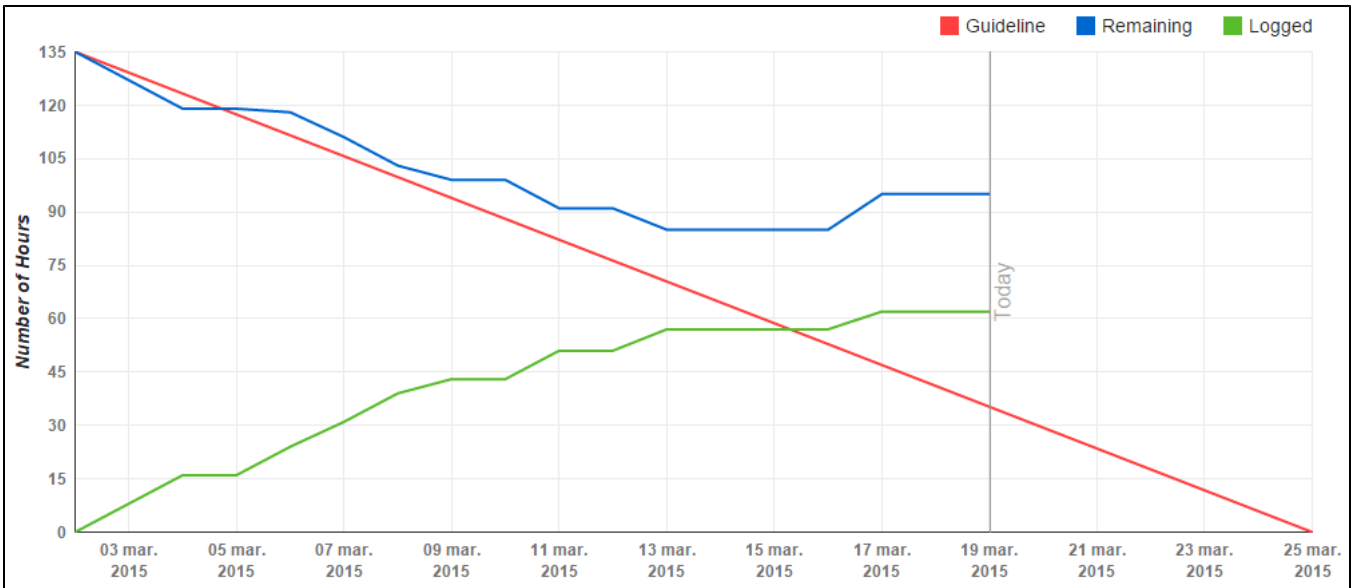

Track Unreleased Version

If you are tracking an unreleased version, you will see that status on the top of the page.

Version 4.2 UNRELEASED

📅 Start: 02/Mar/15 Released: 24/Mar/15

The version name is displayed there, as the version date range.

If the version is unreleased yet, the chart will not be painted completely. You will see a vertical line for today date.

It isn't usual to log work for future dates, but JIRA allows that so we have managed it. Future log works will appear with a dash line, because we cannot ensure that there won't be more log works.