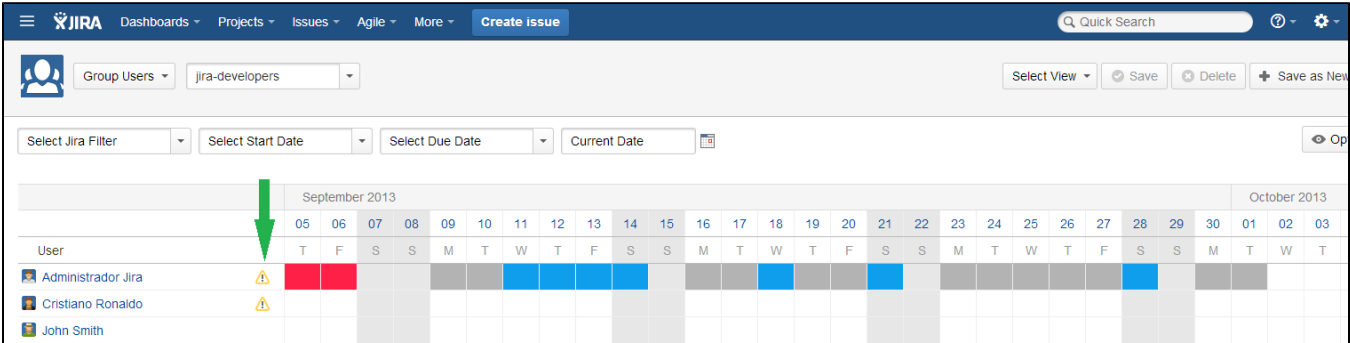

Indicator for Issues with time remaining and with due date before the current date

A user-level icon is shown indicating there is an issue with time remaining with a due date before the current date. These issues are not taken into account to calculate the workload.

Important

To include an issue included in the icon, it must have a due date before the current date and time remaining

Clicking on the icon shows all these issues in the JIRA issues filter